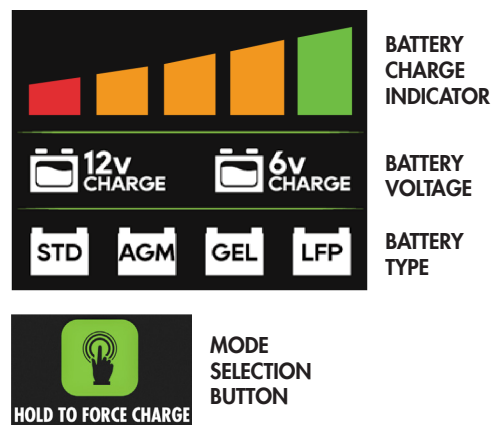

Forney® FRONTLINE™ 1, 1A TRICKLE CHARGER

ITEM# 801 SPECS	APPLICATIONS: Car RV Marine Farm & Ranch Snowmobile Motorcycle ATV	PROCESSES: Smart Charge Force Charge	INPUT POWER: 120V, 60Hz	COMPATIBLE BATTERY TYPES: Lead-Acid (Wet, EFB, MF, Ca, Deep Cycle, AGM, Gel) & Lithium (LiFePO)	COMPATIBLE BATTERY VOLTAGE: 6V & 12V	CHARGING CURRENT: 1A	DIMENSIONS: 6.26" x 2.95" x 1.77" (159mm x 75mm x 45mm)	WEIGHT: 0.77lbs. (0,35kg)

INCLUDES:

- Frontline™ 1, 1A Trickle Charger
- Frontline™ Quick Connect Battery Clamps
- Frontline™ Quick Connect Ring Terminals (M10)
- Quick Start Guide
- Safety Warning Sheet

LED DISPLAY:

NOTE: Holding the Start/Stop button activates Force Charge

Smart & Force Charge

- Uses Smart Charge to make smart, automatic adjustments to match your battery's needs or manually select Force Charge to charge deeply discharged batteries

Intuitive LED Display

- Provides status at a glance with a simple design and bright display for optimum visibility